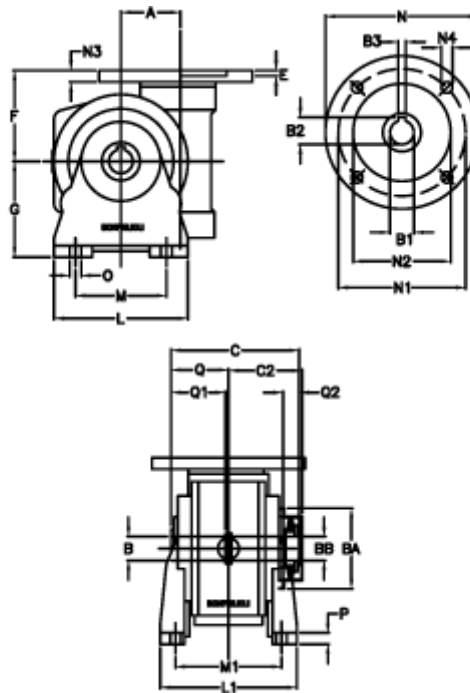

Data Sheet

Article number: 390204902433236
 Description: Worm Gear with Torque Limiter
 VF 49-L2-V-24 P80B5

Measures

a = 49.50	C2 = 63,5	M1 = 98.5	Q = 51.0
B = 25	Description = VF 49V-xx-80B14	N = 120	Q1 = 41
B1 E7 = 19	E = 3.0	N1 = 100	Q2 = 15
B2 = 21.8	F = 70	N2 = 80	
B3 H9 = 6	g = 82	N3 = 10.0	
BA = 63	L = 110	N4 = 7	
BB H7 = 14	L1 = 124.0	O = 8.5	
C = 105	m = 63	P = 12	